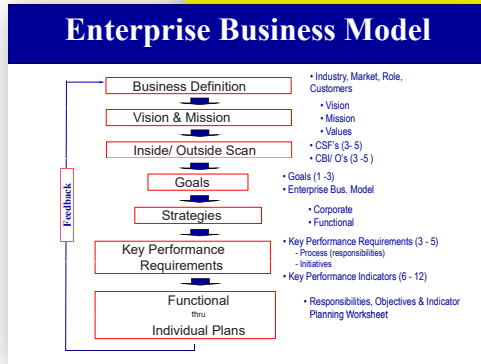

"In today's world a **SIMPLE**, easy to understand *business model* **FRAMEWORK** is **CRITICAL** to the **SUCCESS** of the business."

Perf. Meas. & Mgmt. System **VISION**

"We Must Provide a Fair Return to our Shareholders"

developed with:
Steelcase

Enterprise-wide Business Measurement System

Developed and implemented a holistic set of measures, analytic management processes to enable management of the organization's performance and key initiatives down through the employee level.