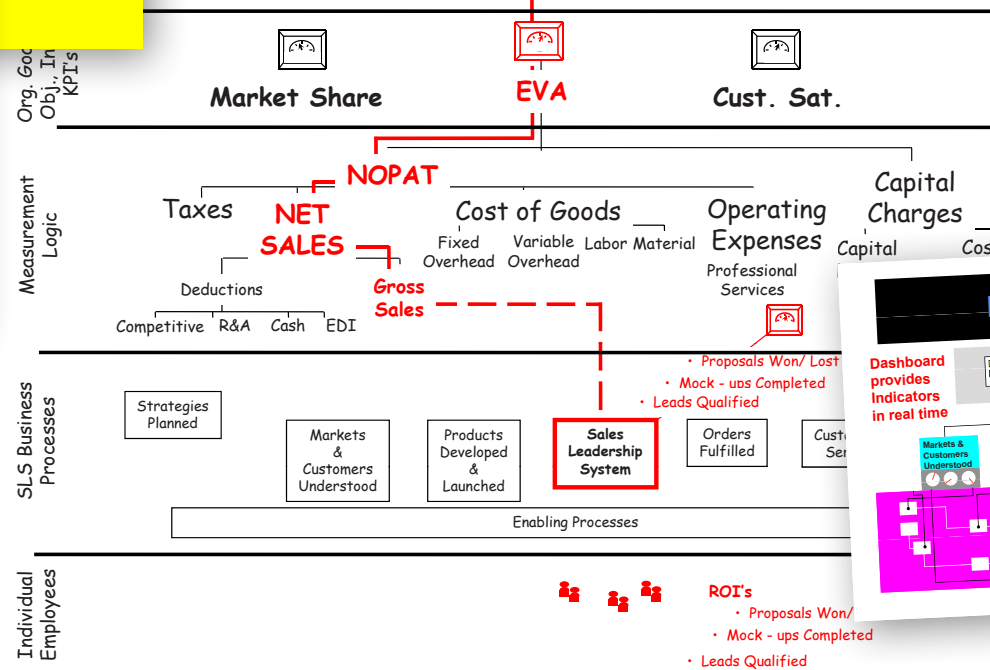

"In today's world a **SIMPLE**, easy to understand *business model* **FRAMEWORK** is **CRITICAL** to the **SUCCESS** of the business."

Perf. Meas. & Mgmt. System **VISION**

"We Must Provide a Fair Return to our Shareholders"

developed with:
Steelcase

Enterprise-wide Business Measurement System

Developed and implemented a holistic set of measures, analytic management processes to enable management of the organization's performance and key initiatives down through the employee level.