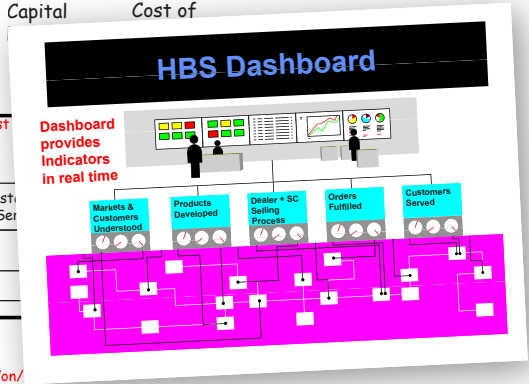

"In today's world a **SIMPLE**, easy to understand *business model* **FRAMEWORK** is **CRITICAL** to the **SUCCESS** of the business."

Perf. Meas. & Mgmt. System **VISION**

"We Must Provide a Fair Return to our Shareholders"

developed with:
Steelcase

Enterprise-wide Business Measurement System

Developed and implemented a holistic set of measures, analytic management processes to enable management of the organization's performance and key initiatives down through the employee level.