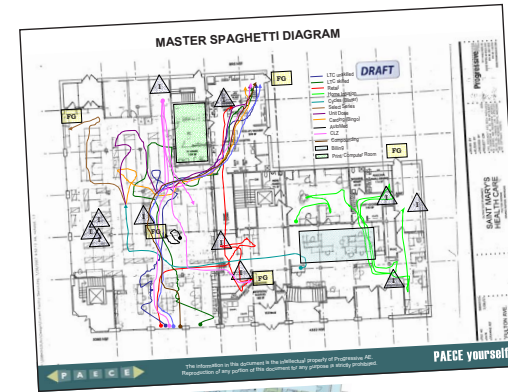

Here's how.

www.thepaace.com

PAECE

A PROGRESSIVE AE & CASCADE ENGINEERING PARTNERSHIP

1911 4 18th Twp, NE Grand Rapids, MI 49503
616.351.3066 ext. 616.391.1983 int.

Cure the Important Patient.

Cascade Engineering
Cascade Engineering is a leader in engineered plastic systems and components.