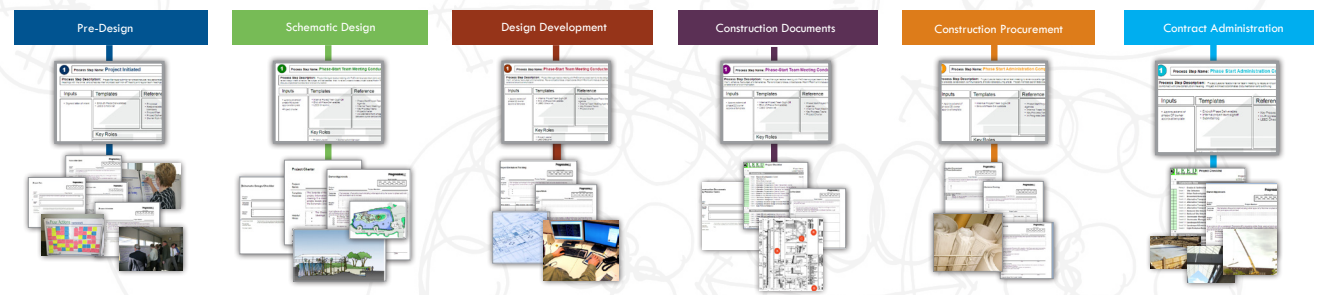

Our "Design with Discipline" approach and philosophy is a key differentiator for Progressive AE. Utilizing our proprietary Design Revolution™ tools, templates and process yields greater efficiencies and effectiveness for our clients. In conjunction with standard AIA guidelines and LEAN principles, we insist upon an integrated project delivery system that involves all key stakeholders early on in the process starting with Pre-Design through Contract Administration. This process has been developed to assure a logical sequence and development of our projects, production and coordination efficiency, cross-firm consistency and risk management.

Design Revolution™ is best described as an interactive program that embodies creativity and problem solving in order to leverage resources across geographies, focus on timeliness of deliverables, eliminate redundancies and errors, and produce sustainable and repeatable solutions.

## Design Revolution

The "Design with Discipline" approach is a key differentiator for Progressive|AE. Utilization of proprietary Design Revolution tools, templates and process yields greater efficiency and effectiveness for clients.